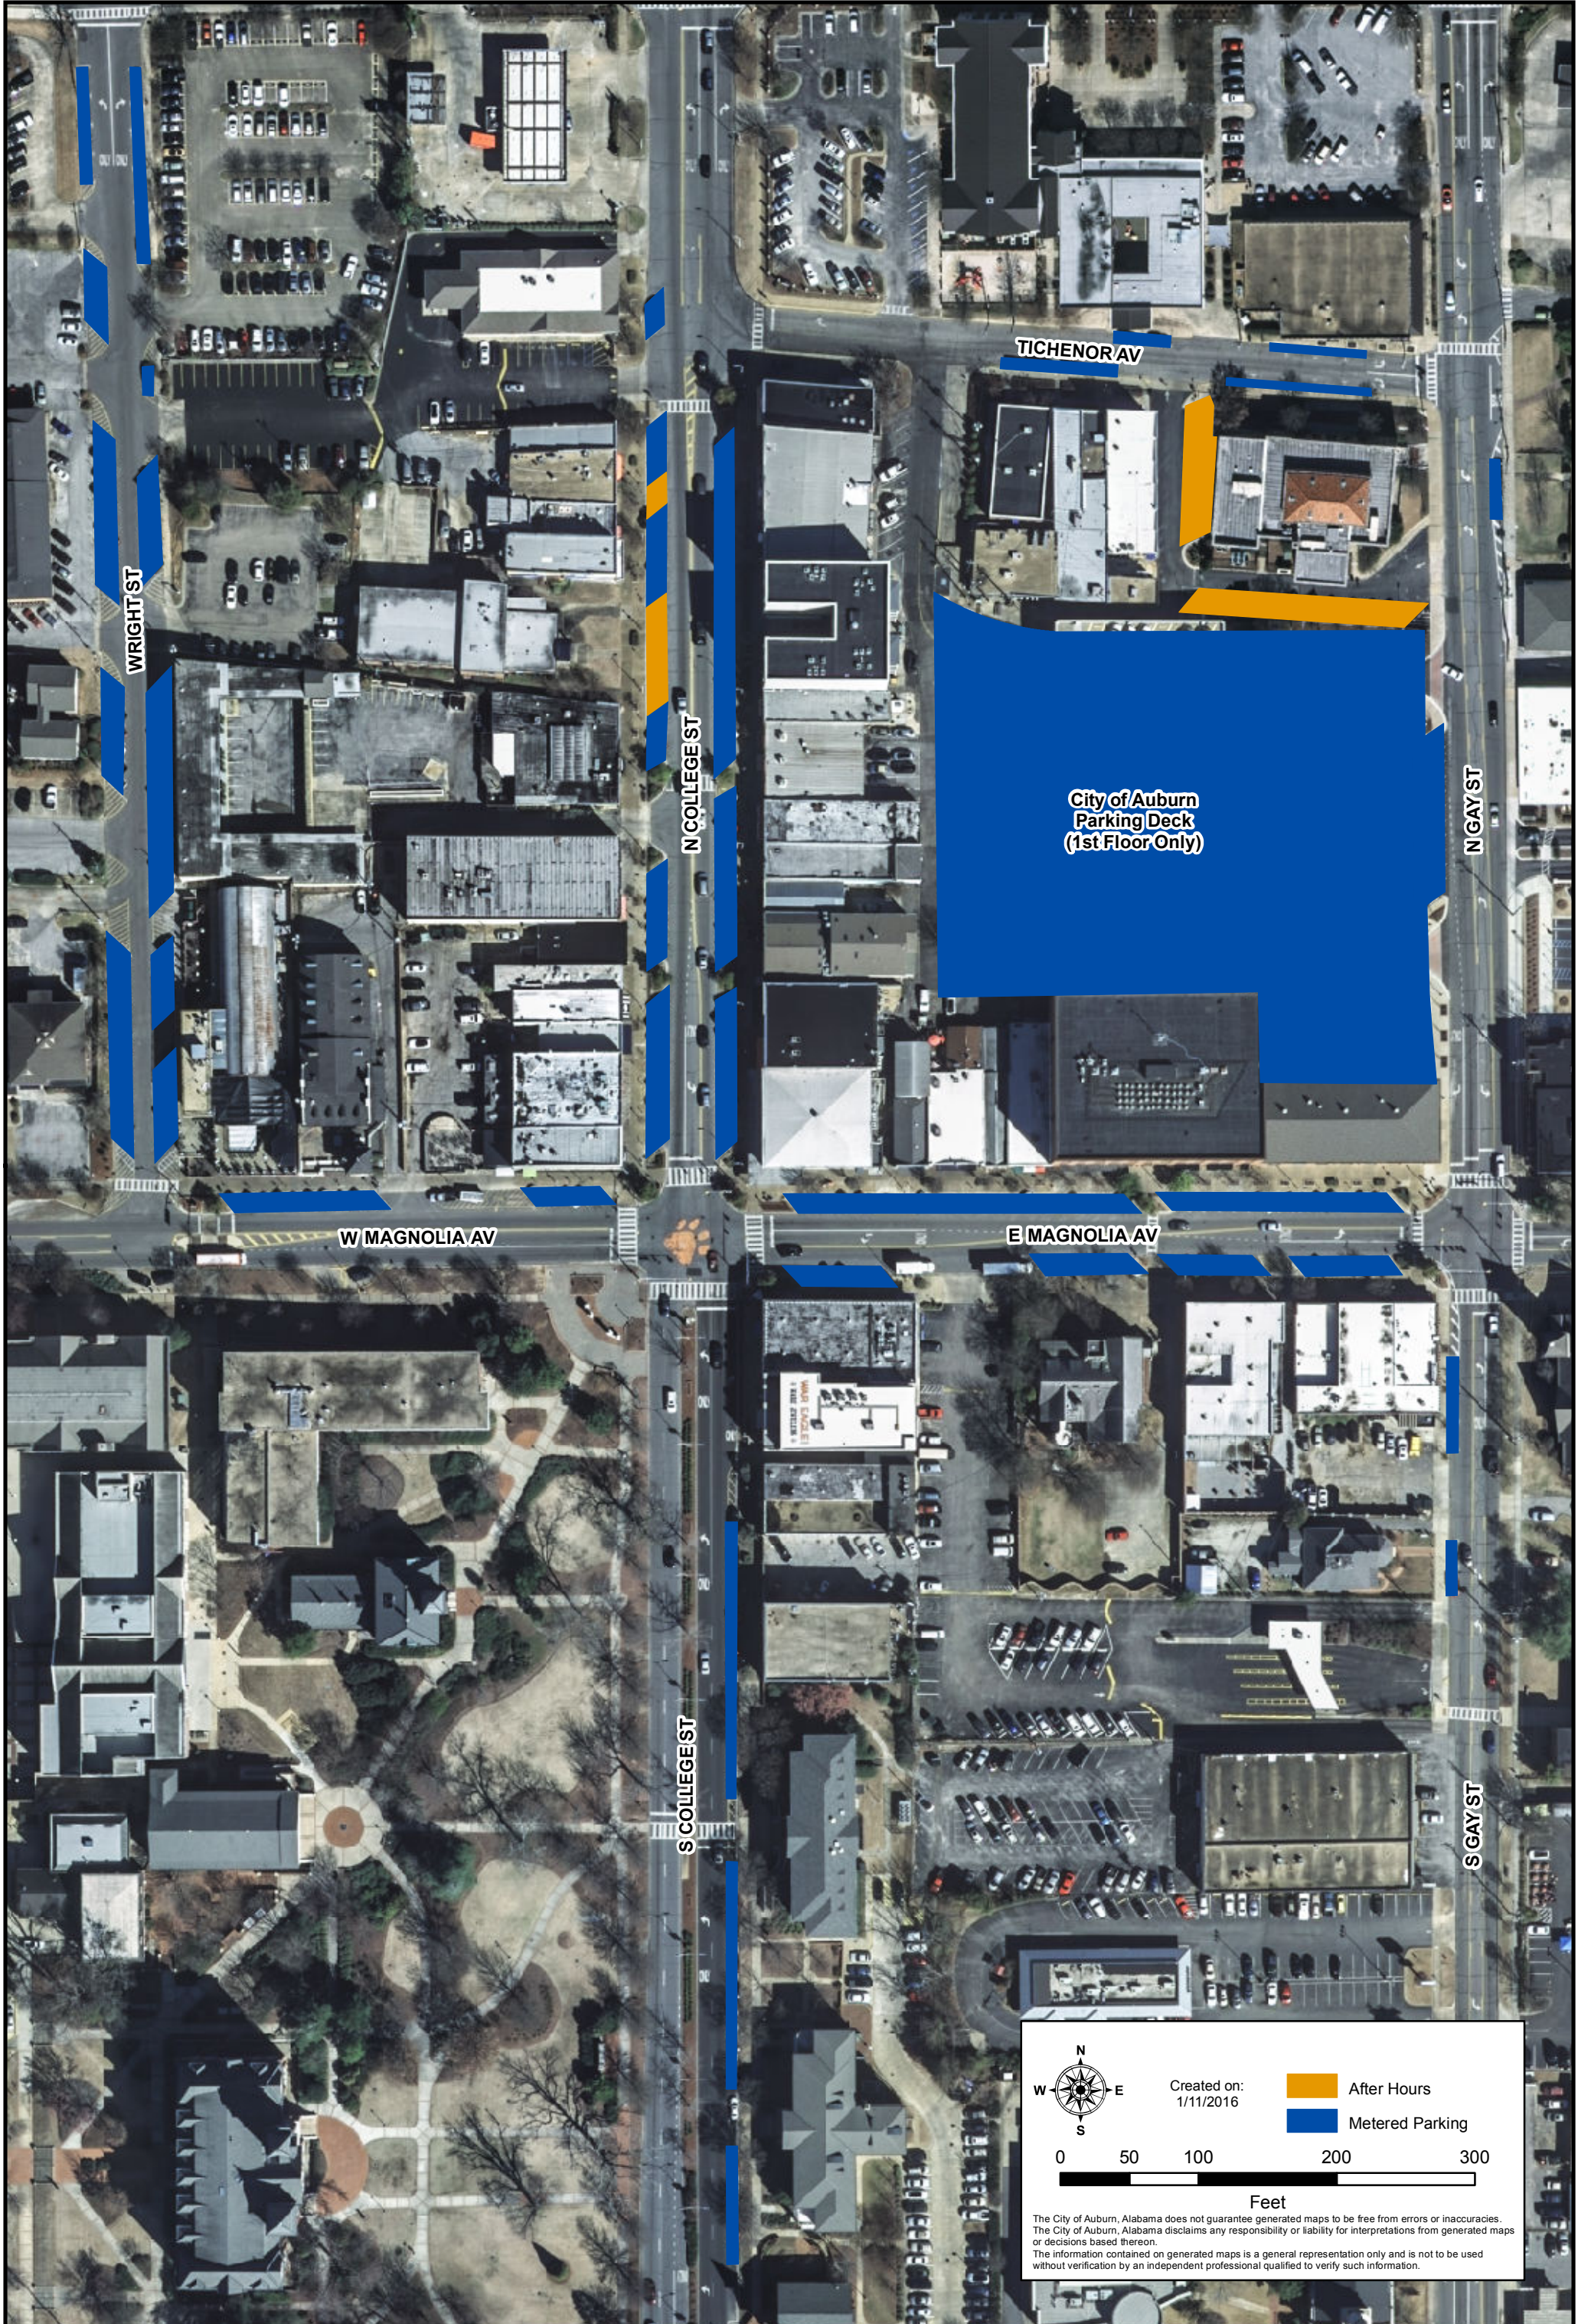

# City of Auburn Downtown Parking

City of Auburn  
Parking Deck  
(1st Floor Only)

Created on:  
1/11/2016

- After Hours
- Metered Parking

The City of Auburn, Alabama does not guarantee generated maps to be free from errors or inaccuracies. The City of Auburn, Alabama disclaims any responsibility or liability for interpretations of generated maps or decisions based thereon. The information contained on generated maps is a general representation only and is not to be used without verification by an independent professional qualified to verify such information.