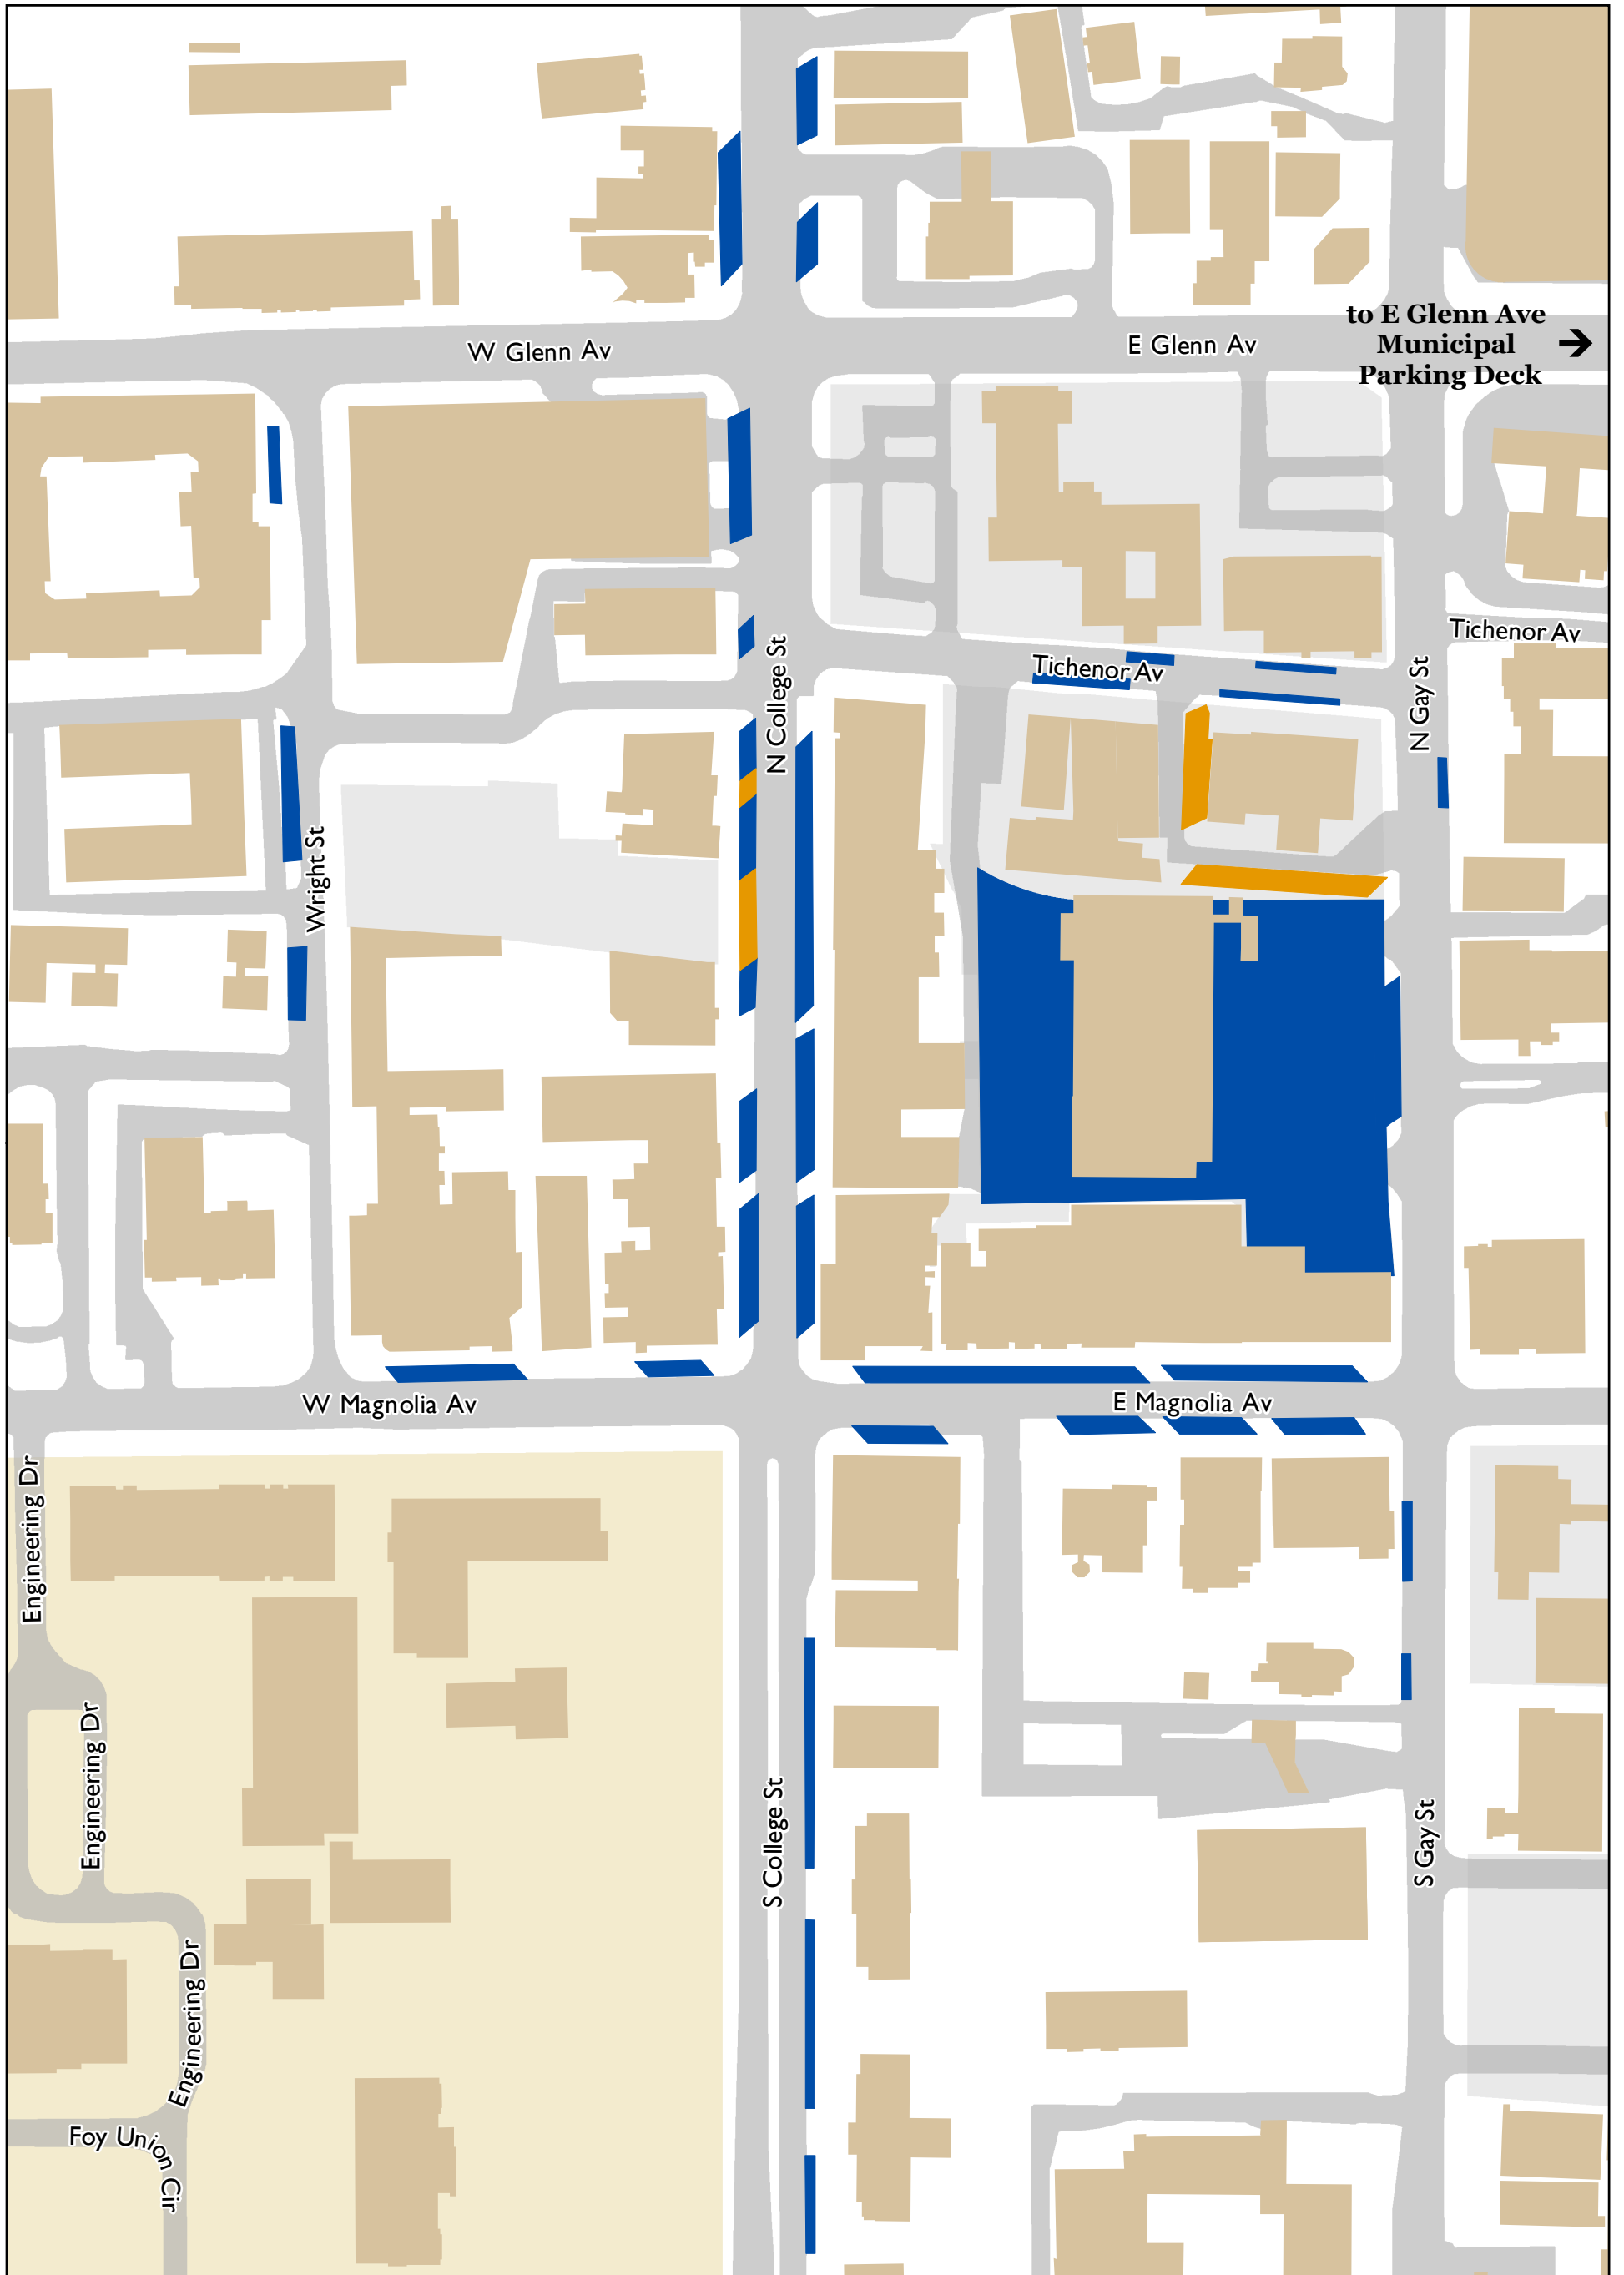

Downtown Parking

Paid and after hours

Parking Type

 After Hours  Meter/Kiosk Parking

0 20 40 80

Feet

GIS Division
09/01/2020

The City of Auburn, Alabama does not guarantee or warrant the accuracy of this map or any information contained herein. Information may contain errors and should be verified by an appropriately qualified, licensed and independent professional.