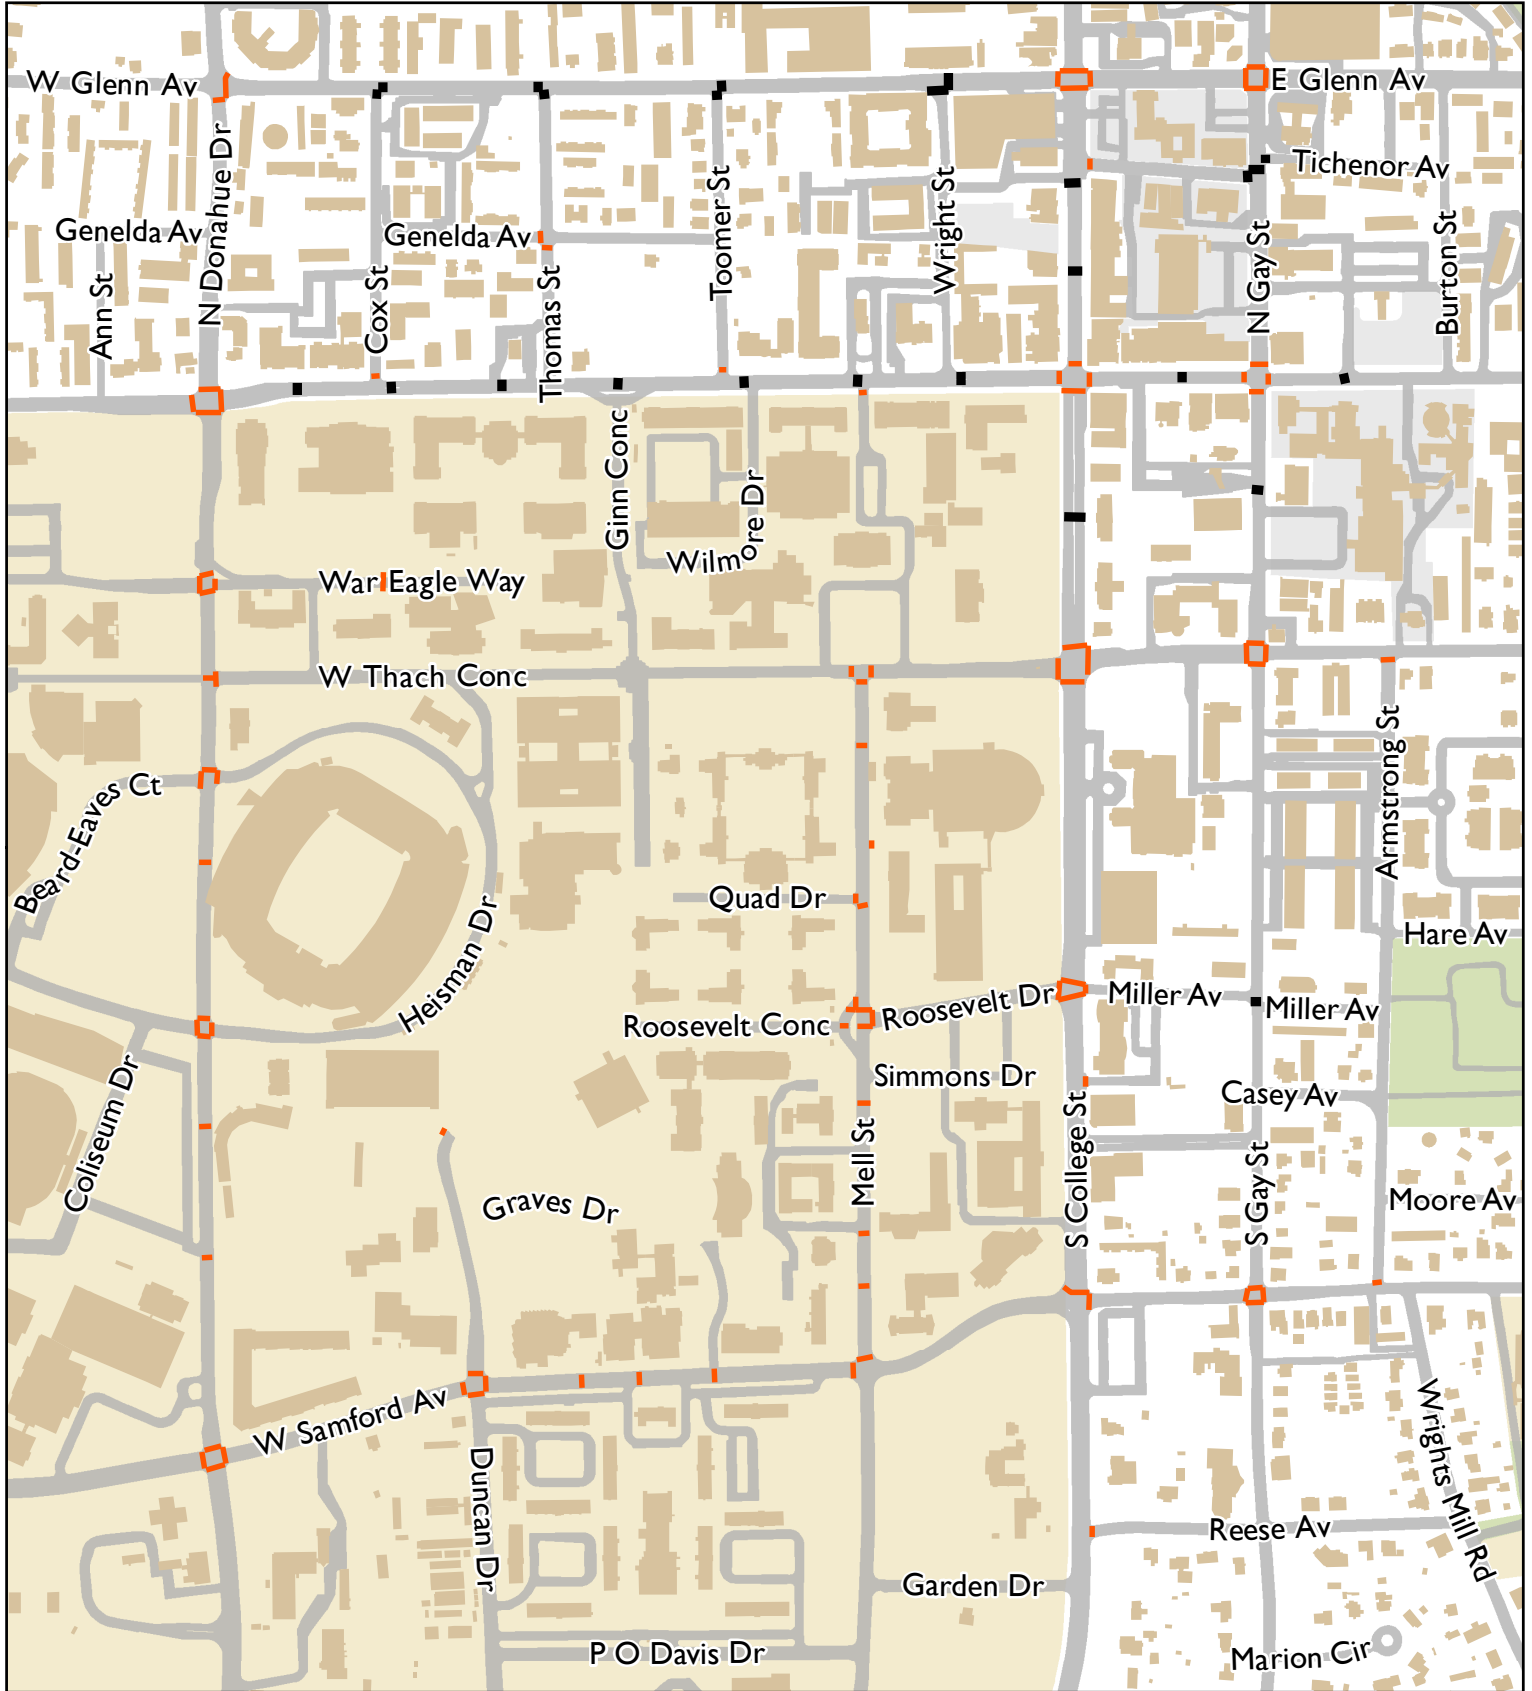

Downtown Crosswalks

LED and Standard

Crosswalk Type

-  LED
-  Standard

GIS Division
08/29/2020

The City of Auburn, Alabama does not guarantee or warrant the accuracy of this map or any information contained herein. Information may contain errors and should be verified by an appropriately qualified, licensed and independent professional.