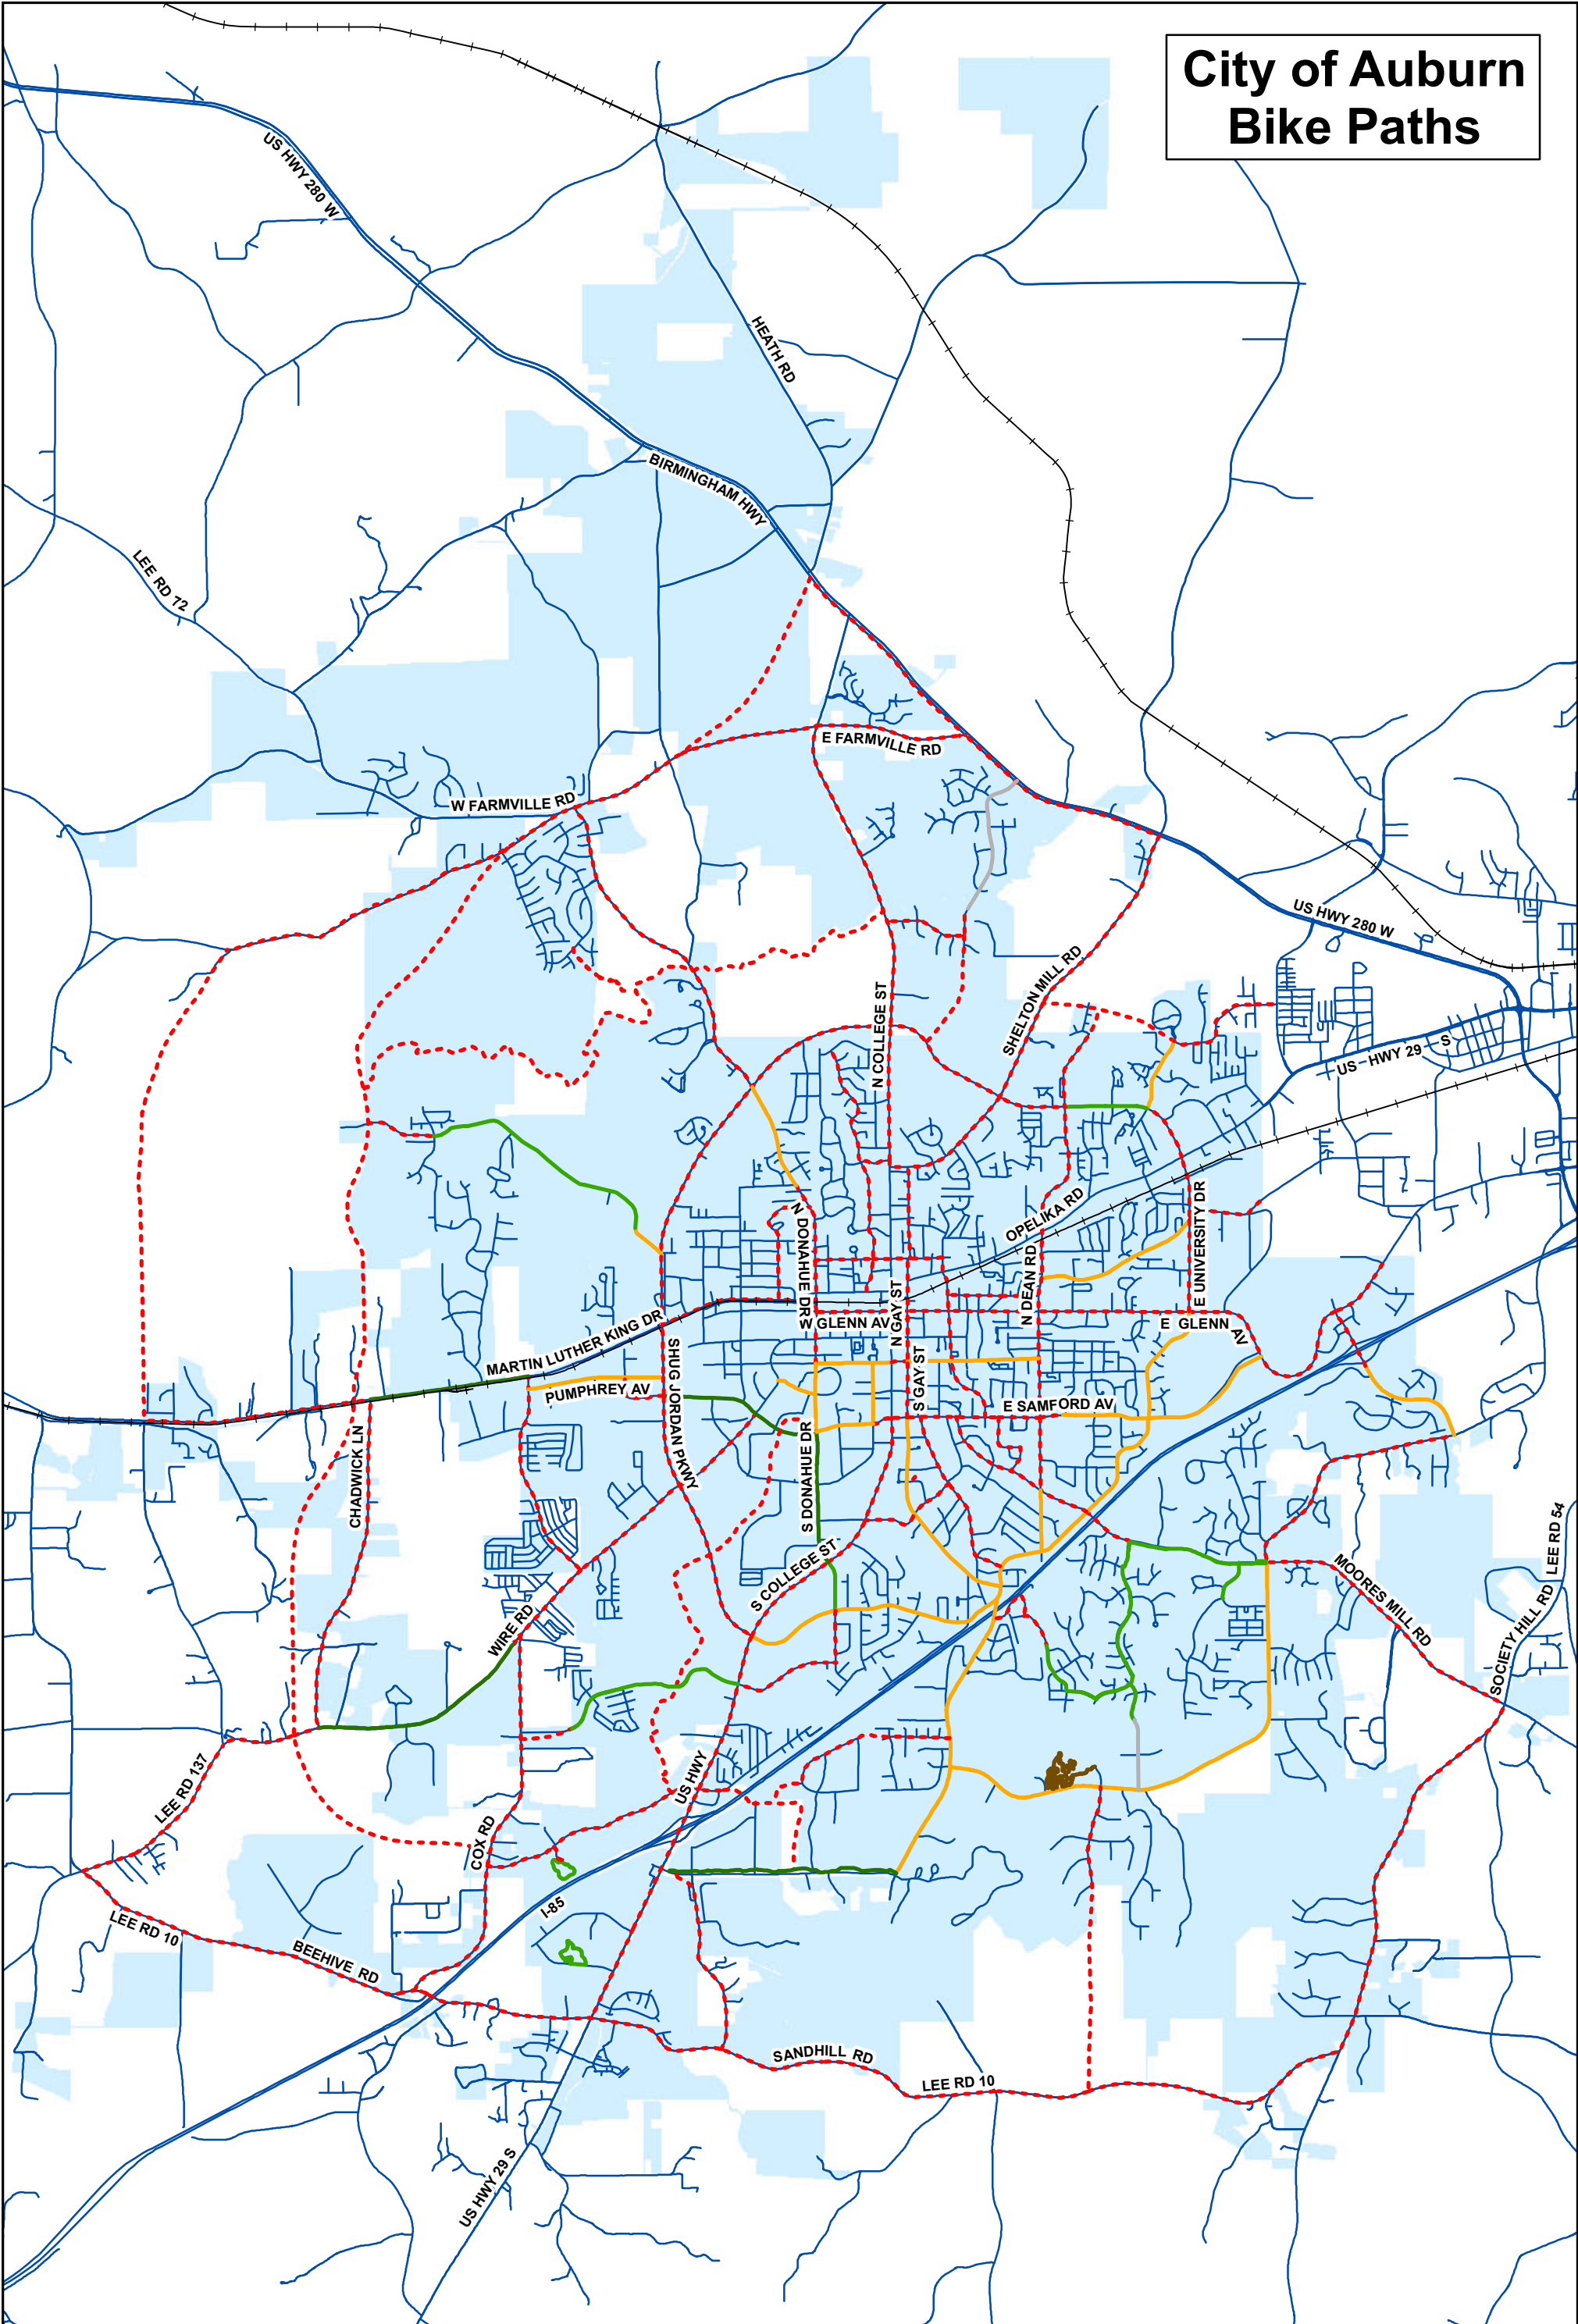

City of Auburn Bike Paths

Legend

- Bike Lane
- Concrete Multi-Use Path
- Multi-Use Lane
- Off-road Bikepath (Dirt)
- Off-road Bikepath (Paved)
- Proposed

Map created by
City of Auburn GIS Division:
4/12/2012

City of Auburn