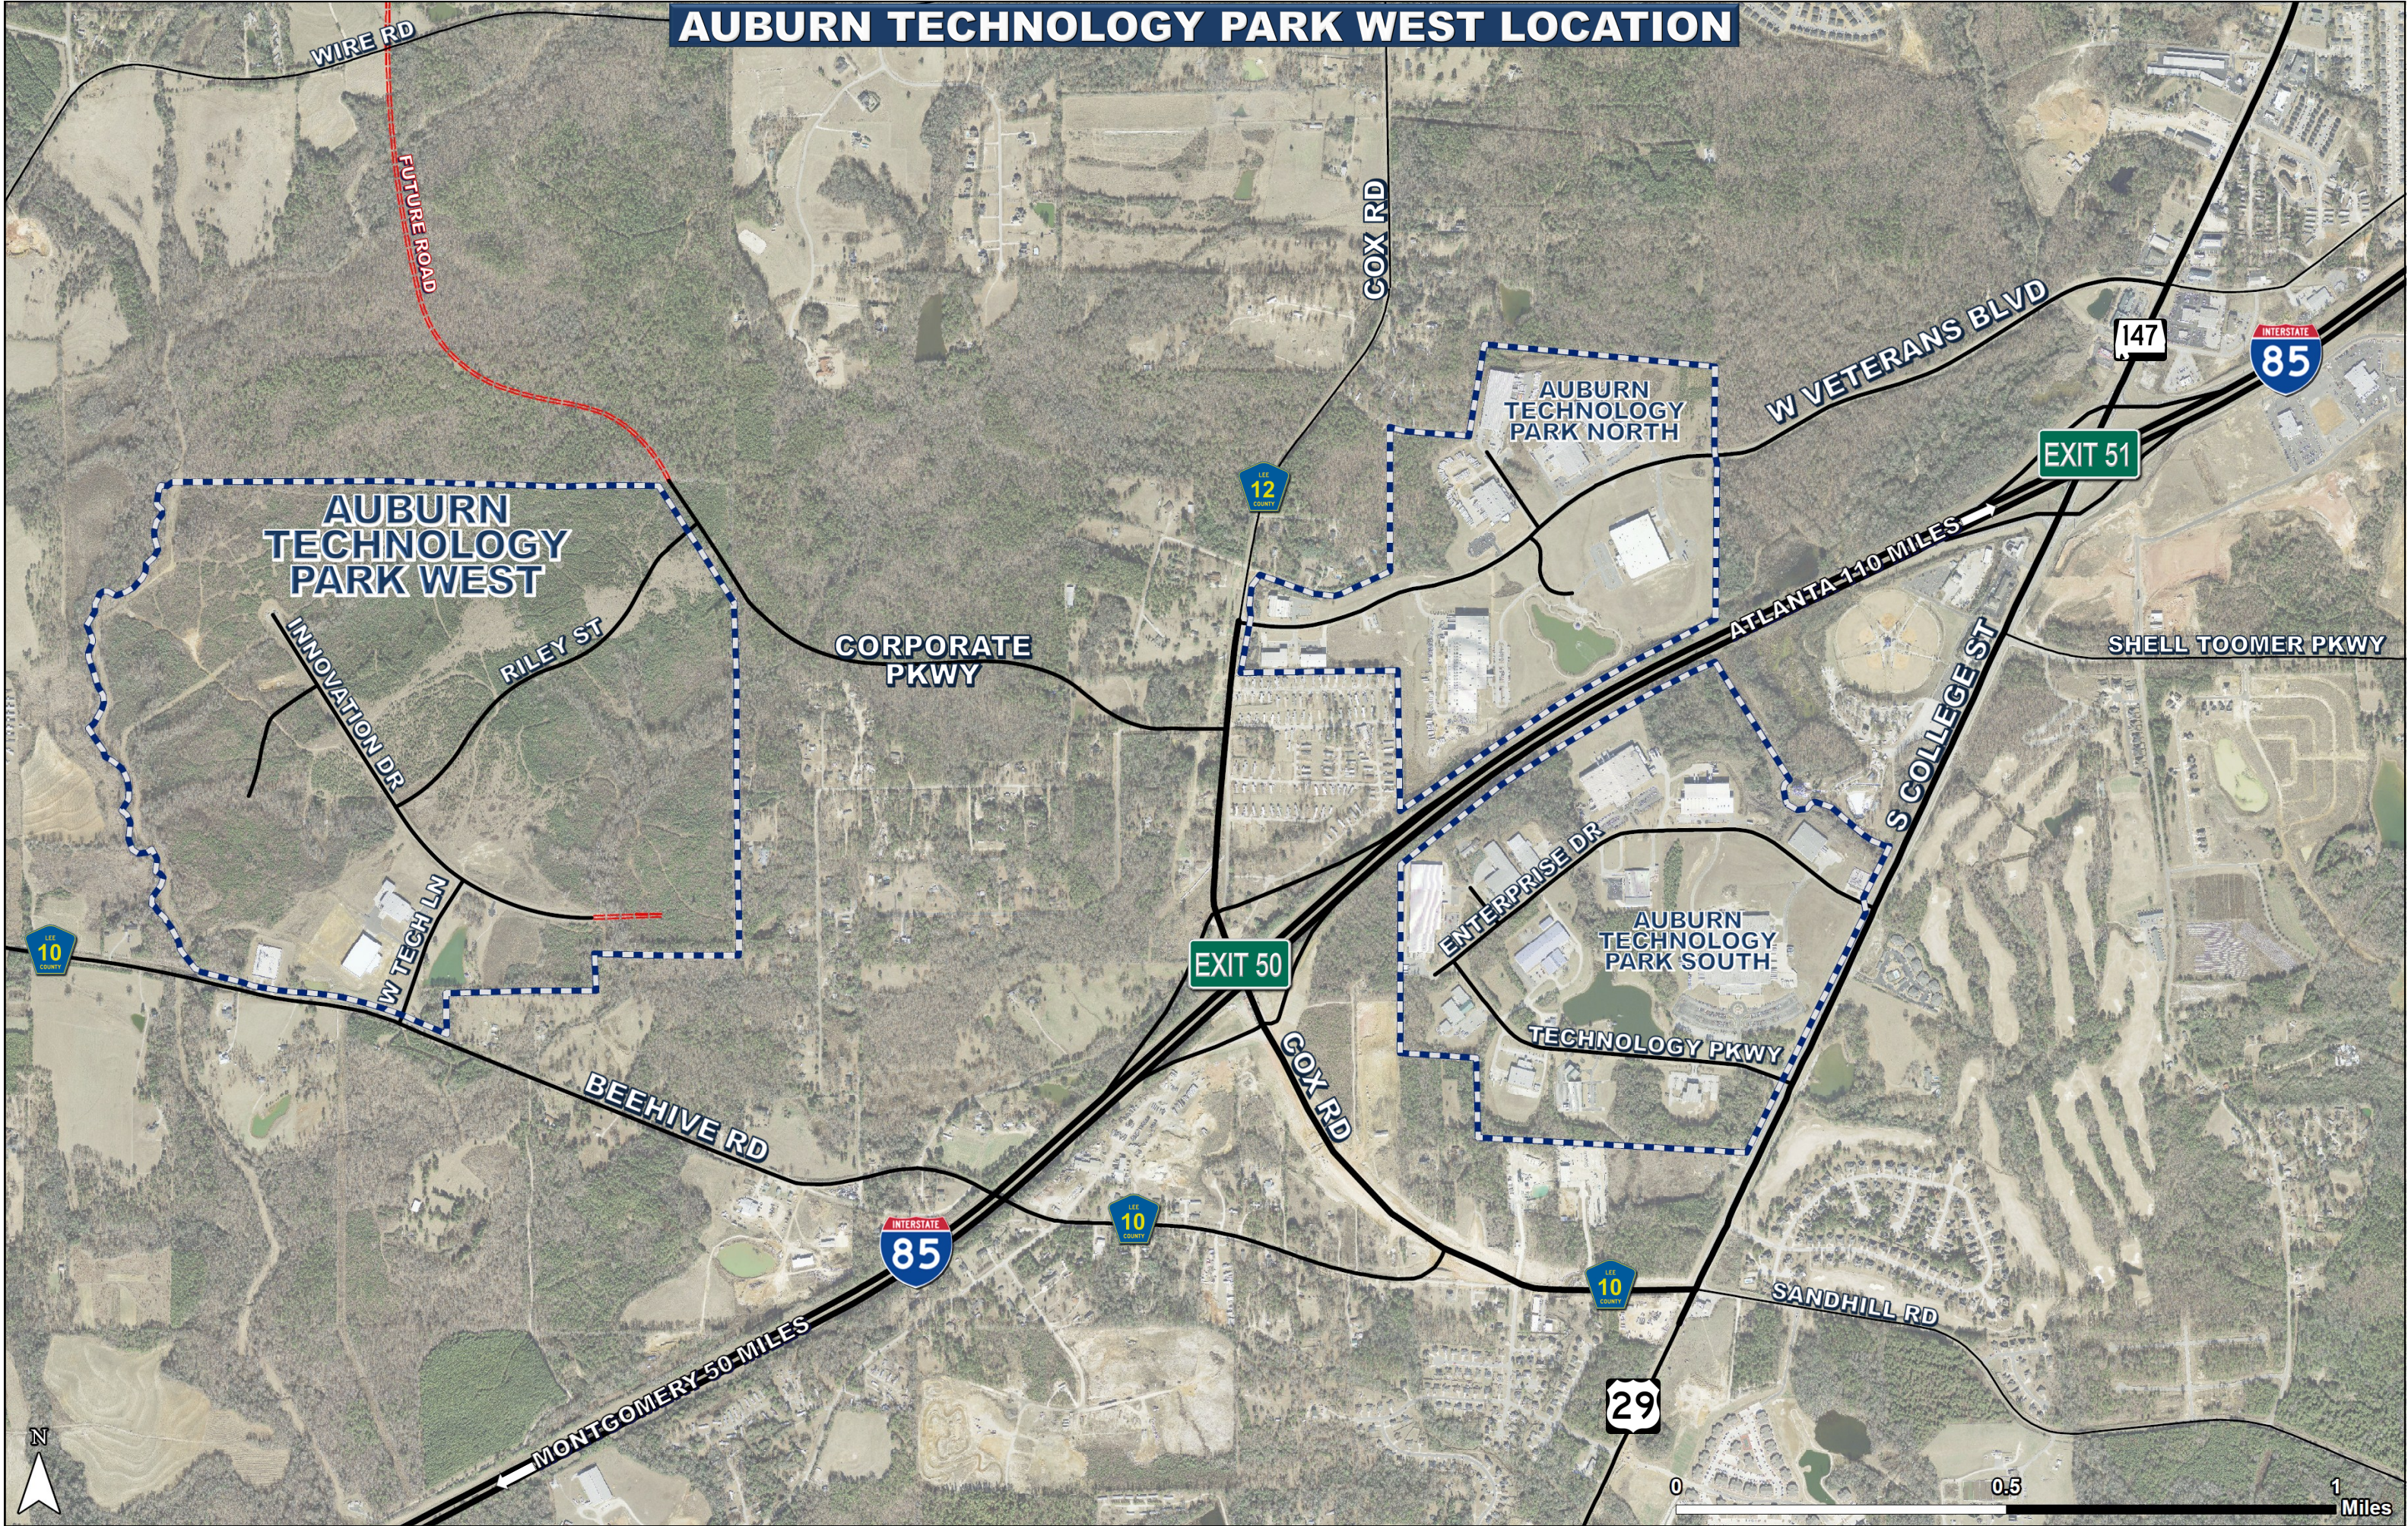

AUBURN TECHNOLOGY PARK WEST LOCATION

**AUBURN
TECHNOLOGY
PARK WEST**

**AUBURN
TECHNOLOGY
PARK NORTH**

**AUBURN
TECHNOLOGY
PARK SOUTH**

LEES
10
COUNTY

LEES
12
COUNTY

LEES
10
COUNTY

LEES
10
COUNTY

INTERSTATE
85

INTERSTATE
85

EXIT 50

EXIT 51

29

147